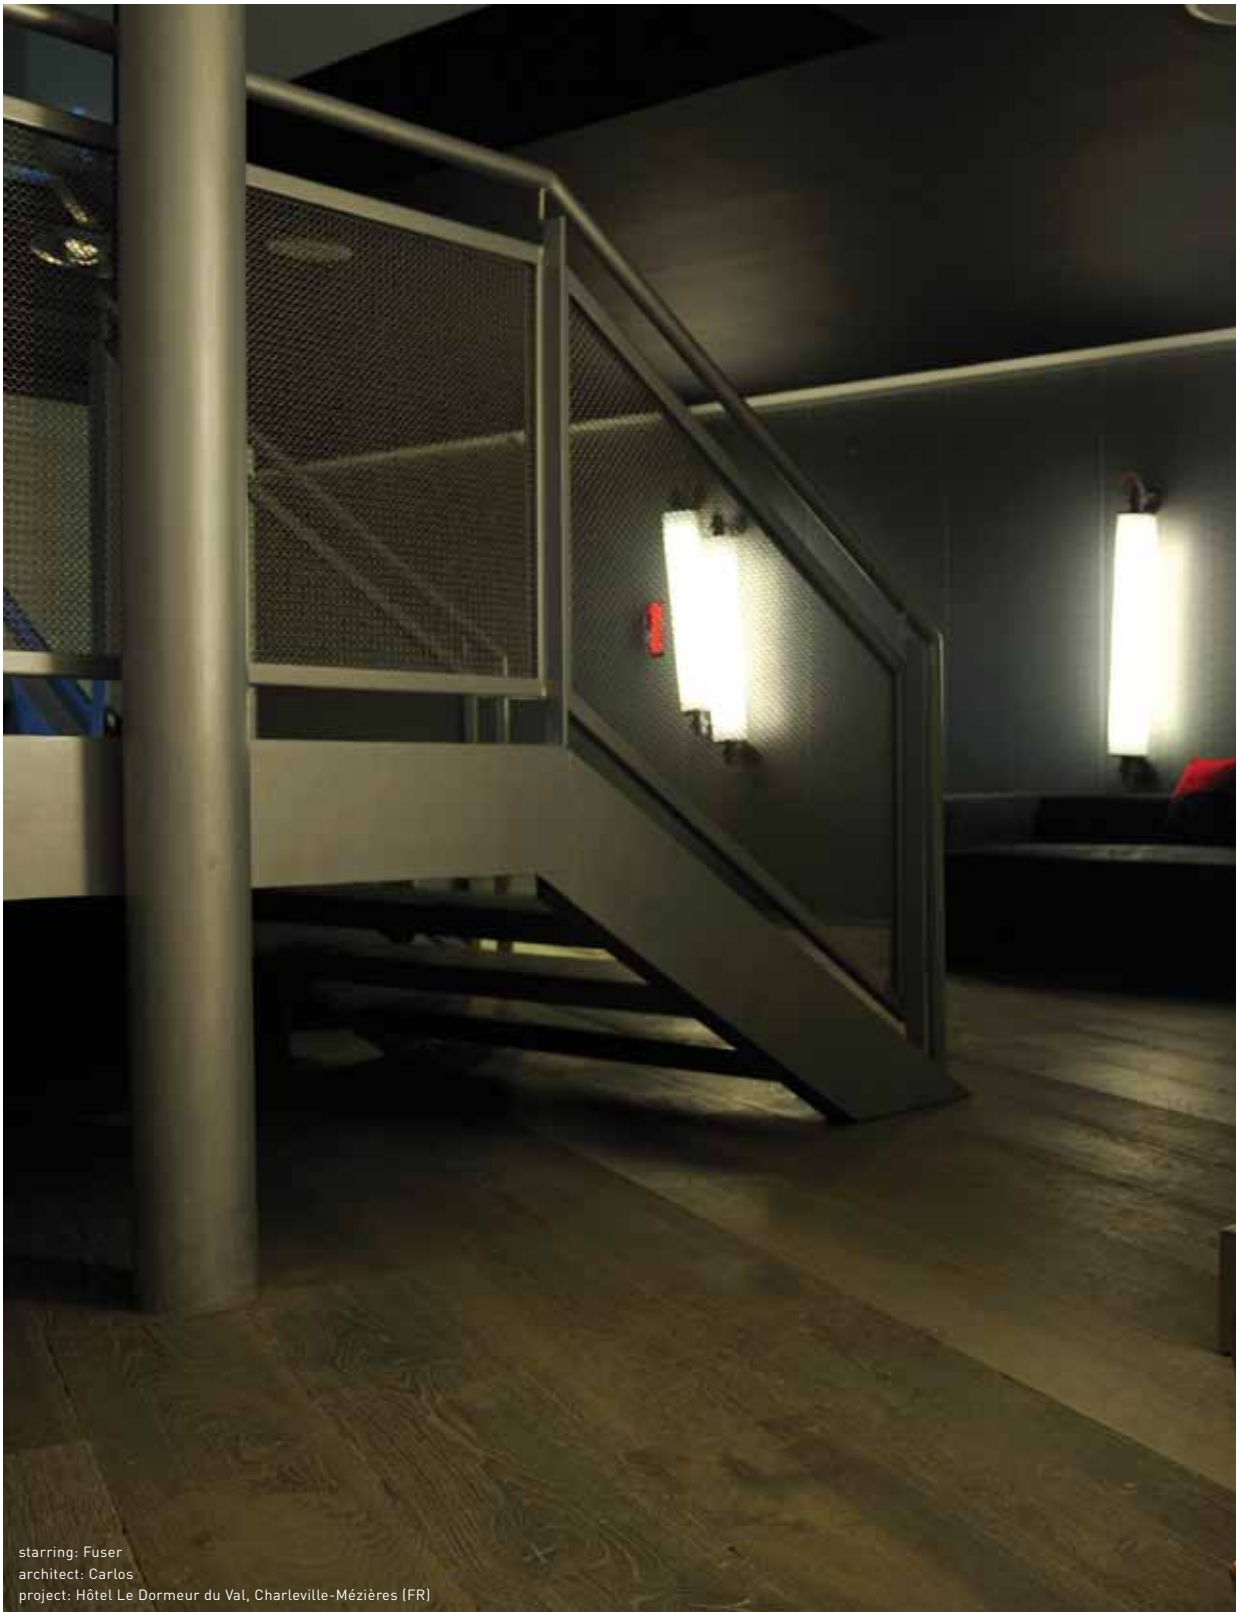

Fuser

starring: Fuser
architect: Carlos
project: Hôtel Le Dormeur du Val, Charleville-Mézières (FR)

Hit-me

1x T16 G5 21W

gear incl., electronic
aperture Hit it!

! ground-tube for fixation in soil included

alu struc | 10940119

khaki | 10940122

desert | 10940133

eco 4.15 230V 24V 960°C IP 55

starring: Hit-me
architect: Carlos
project: Hôtel Dormeur du Val, Charleville-Mézières [FR]